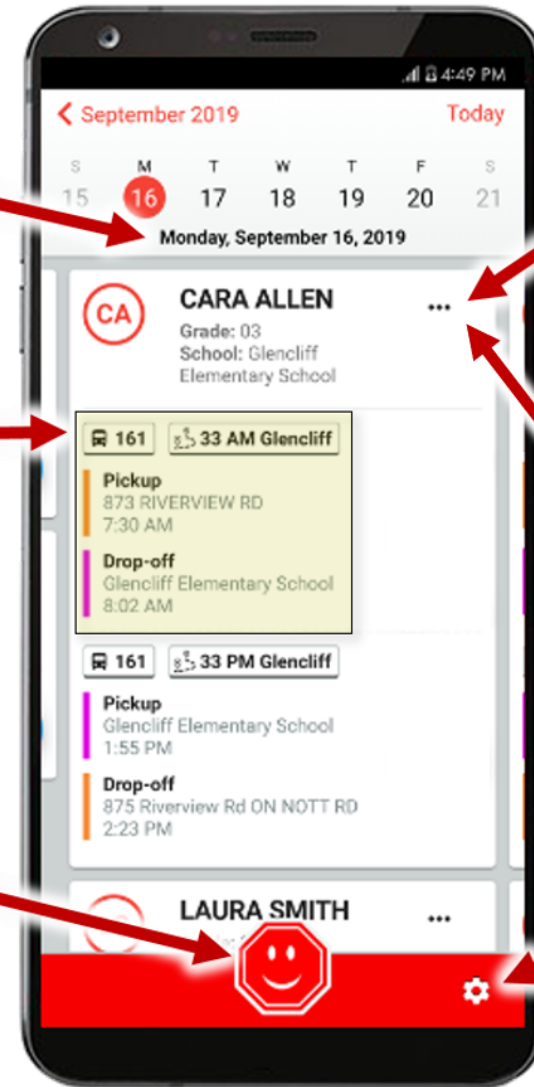

Start Using the App Today

1. Activate your subscription
  - An invitation email will be sent from the Transportation Department
2. Install the Stopfinder app
3. View your student's schedule
4. Share your student's schedule with caregivers
5. Easily and securely communicate with your Transportation Department

See student's schedule for any day of the year

Stop information, vehicle, and trip name

Access all announcements and messages

Securely share schedule or send a message to the Transportation Department

Map student and stop location

Manage subscribers, profile, or logout

Attention Parents/Guardians of Bus Students!
Please ensure that your current email address is registered with your child's school. This will ensure that you receive an invitation to register for Stopfinder!

LSSD Transportation Department
 (204) 785-7311
 transportation@lssd.ca